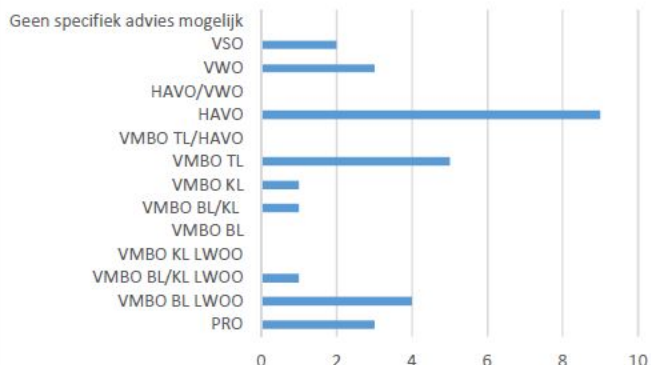

Adviezen 16-17