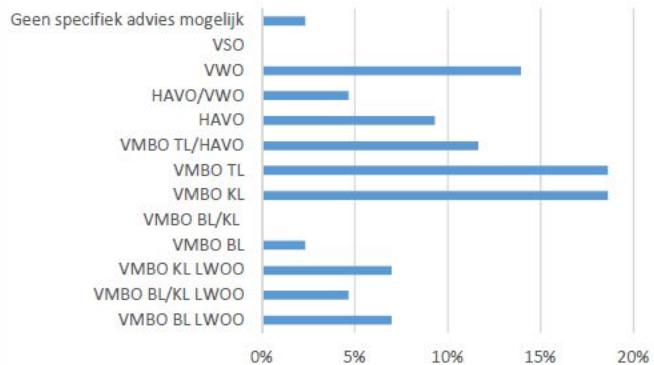

Schooljaar	15/16		16/17		17/18	
PRO			3	10%	3	10%
VMBO BL LWOO	3	7%	4	14%	1	3%
VMBO BL/KL LWOO	2	5%	1	3%	1	3%
VMBO KL LWOO	3	7%		0%	2	6%
VMBO BL	1	2%		0%		0%
VMBO BL/KL			1	3%	1	3%
VMBO KL	8	19%	1	3%	1	3%
VMBO TL	8	19%	5	17%	4	13%
VMBO TL/HAVO	5	12%		0%	3	10%
HAVO	4	9%	9	31%	6	19%
HAVO/VWO	2	5%		0%	3	10%
VWO	6	14%	3	10%	5	16%
VSO			2	7%	1	3%
Geen specifiek advies mogelijk	1	2%		0%		0%
Totaal IIn	43	100%	29	100%	31	100%

Adviezen 15-16